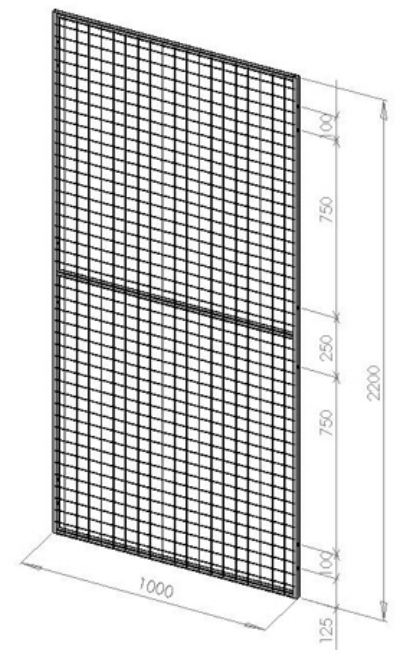

FACTS

Product number, width and weight:

Prod. no.	Width (mm)	Weight (kg)
Colour: grey		
Section UR		
H=2200 mm		
35020001	200	3,28
35030001	300	3,28
35070001	700	5,72
35080001	800	6,26
35100001	1000	7,26
35120001	1200	8,25
35150001	1500	9,75
Section SP (full steel)		
H=2200 mm		
35020501	200	4,96
35030501	300	6,07
35070501	700	11,20
35080501	800	12,41
35100501	1000	14,83
35120501	1200	17,23

Profile dimension:

19x19x1 mm

Mesh size:

50x50 mm

Wire dimension:

2,5x2,5 mm

Standard colour:

Grey RAL 7037

Alt. colour:

Hot galvanized or other colours on costumers request.

Components for assembling, see sep. prod.datasheet.

Accessories/options:

- Profile for top section UR (complete)
Product number: 35700014
- U-section 19x19x2200
Product number: 35500608
- Filling pipe 19x19 L=2200
Product number: 35001001
- Brackets for corners
Product number: 26700049
- T-tube 40x40x6000
Product number: 26504008