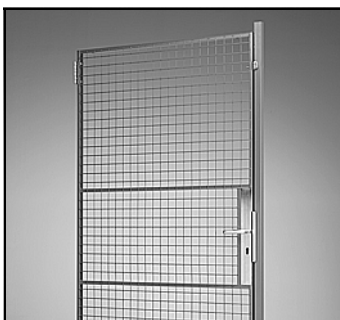

In the system Troax offers both swing and sliding doors.